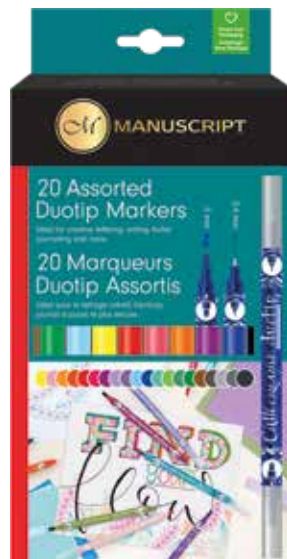

CALLICREATIVE MARKERS

MM63081

MM6521

MM64091

MM6721

POINT SIZE	DESCRIPTION	SINGLE PENS	BOX OF 10
Fine 1.4mm	Callicreative Italic Marker, Black	MM60081	MM6009
Medium 2.5mm	Callicreative Italic Marker, Black	MM61081	MM6109
Broad 3.6mm	Callicreative Italic Marker, Black	MM62081	MM6209
Extra Broad 4.8mm	Callicreative Italic Marker, Black	MM63081	MM6309

See our price list for full list of variations

CODE	DESCRIPTION	COLOUR	TIP SIZE	PACK
MM6521	Callicreative Italic Markers, Twin Pack	Black	2.5mm/4.8mm	10
MM64091	Callicreative Italic Markers, Pack of 4	Black	1.4/2.5/3.6/4.8mm	10
MM6721	CalliCreative Markers Pack of 2 - Medium	White	2.5mm	10

CALLICREATIVE MARKERS

CALLICREATIVE MARKERS

MM66841
PK-5

CRAFT MARKERS

Write and decorate on a wide range of materials with these colourful italic markers! The water based light-fast pigmented ink has outstanding coverage properties on different surfaces from paper, to glass and everything in between. The ink can be washed off non-porous surfaces with water and detergent. Store in a horizontal position.

CALLICREATIVE DUOTIP MARKERS

Fabulous fun, colourful pens with both chisel tip and fineliner for creative lettering, writing & colouring.

MM7001

MM7003

CODE	DESCRIPTION	PACK
MM7001	Duotips box of 10	10
MM7003	Duotips box of 20	10