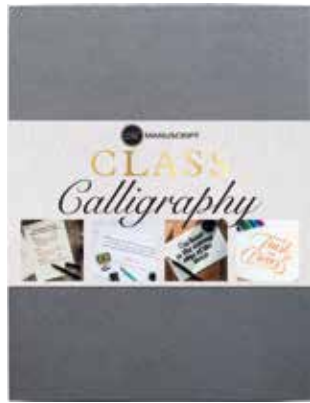

**Silver
MDP050**

**Black
MDP051**

CHINESE BOTTLED INK (BLACK)

Black Chinese ink is ideal when practising Chinese calligraphy, also ideal for use on larger scale writing and drawing pieces.

Refer to page 23 for our range of Chinese Brushes.

**Black
Pack of 6 - 30ml
MCR32001A-A**

CALLIGRAPHY KITS AND GIFT SETS

CALLIGRAPHY KITS
AND GIFT SETS

Manuscript's wonderful gift sets are perfect for all round gifting ideas. The Manuscript CLASS range includes CLASS Calligraphy and CLASS Hand lettering, each with a detailed handbook to help develop your calligraphy and lettering skills. Explore the range now!

CALLIGRAPHY CLASS

MC191-CALBX
QTY-2

MC191-CAL
Luxury Gift Box
QTY-2

Choose Manuscript's Calligraphy CLASS to teach yourself the foundations of calligraphy. Be expertly guided by a 76 page comprehensive handbook, created by Manuscript, and in partnership with world-renowned calligraphers. Explore drills, hints, tips and enjoy dedicated teaching sections to learn about the following scripts: Italic, Uncial, Foundational, Textura, Roman Capitals, Brush Calligraphy and Copperplate.