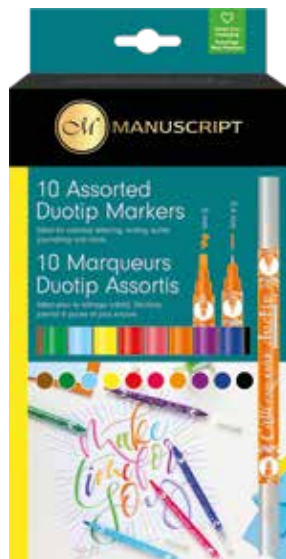

CALLICREATIVE MARKERS

MM63081

MM6521

MM64091

MM6721

POINT SIZE	DESCRIPTION	SINGLE PENS	BOX OF 10
Fine 1.4mm	Callicreative Italic Marker, Black	MM60081	MM6009
Medium 2.5mm	Callicreative Italic Marker, Black	MM61081	MM6109
Broad 3.6mm	Callicreative Italic Marker, Black	MM62081	MM6209
Extra Broad 4.8mm	Callicreative Italic Marker, Black	MM63081	MM6309

See our price list for full list of variations

CODE	DESCRIPTION	COLOUR	TIP SIZE	PACK
MM6521	Callicreative Italic Markers, Twin Pack	Black	2.5mm/4.8mm	10
MM64091	Callicreative Italic Markers, Pack of 4	Black	1.4/2.5/3.6/4.8mm	10
MM6721	CalliCreative Markers Pack of 2 - Medium	White	2.5mm	10

CALLICREATIVE MARKERS

CALLICREATIVE MARKERS

MM66841
PK-5

CRAFT MARKERS

Write and decorate on a wide range of materials with these colourful italic markers! The water based light-fast pigmented ink has outstanding coverage properties on different surfaces from paper, to glass and everything in between. The ink can be washed off non-porous surfaces with water and detergent. Store in a horizontal position.

CALLICREATIVE DUOTIP MARKERS

Fabulous fun, colourful pens with both chisel tip and fineliner for creative lettering, writing & colouring.

MM7001

MM7003

CODE	DESCRIPTION	PACK
MM7001	Duotips box of 10	10
MM7003	Duotips box of 20	10