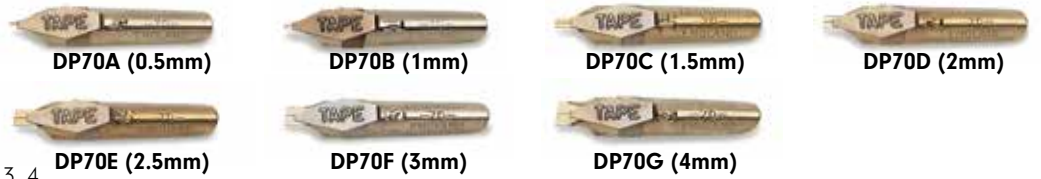

TAPE

Ornamental Nib & Reservoir
Right oblique calligraphy nib with top loading reservoir.

Codes: **DP70A - DP70G**

Finish: Bronze (BR)

Point size (mm): 1/2, 1, 1 1/2, 2, 2 1/2, 3, 4