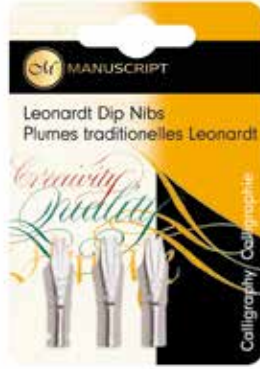

MDP3S
Shadow Nibs