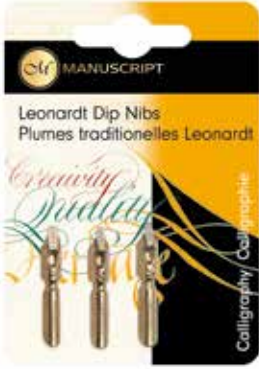

MDP261B

See table for gold or silver ink options

DIP PEN CALLIGRAPHY

NIB SELECTION BOX SET

Manuscript's nib selection boxes offer a handy way to store your nibs in a keepsake plastic box featuring plenty of compartments to keep your nibs neat and tidy.

MDP280

Round Hand Set

MDP281

Italic & Poster Set

MDP282

Student Artist Set

CODE	DESCRIPTION	NIB STYLE & POINT SIZES	PACK
MDP261G	Dip Pen Holder & Ink Set - Gold	Round Hand Nib - 1.15mm	5
MDP261S	Dip Pen Holder & Ink Set - Silver	Round Hand Nib - 1.15mm	5
MDP261B	Dip Pen Holder & Ink Set - Black	Round Hand Nib - 1.15mm	5
MDP280	Round Hand Set in Selection Box	0, 1, 1½, 2, 2½, 3, 3½, 4, 5, 6	5
MDP281	Italic & Poster Set in Selection Box	Poster - 4, 6, 8, 10. Tape - ½, 1, 1½, 2, 2½, 3, 4.	5
MDP282	Student Artist Set in Selection Box	Poster 6, tape - 1, 2, 3, 4, Ornamental 400 - 1, 3, 5, Crown 41, School 63½, Mapping 801	5

Nibs mentioned in the table and shown in the images may be replaced with similar nibs.

DIP PEN CALLIGRAPHY & INK

Manuscript's D.Leonardt & Co nib sets are a great addition to the Dip Pen Calligraphy range. Try out different nib widths and calligraphy styles, or simply replace tired nibs with these three nib sets.