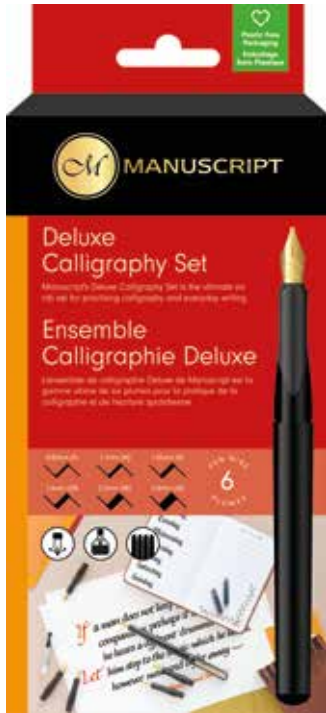

FOUNTAIN PEN CALLIGRAPHY

MC1156

Featuring six premium Manuscript gilt nibs.