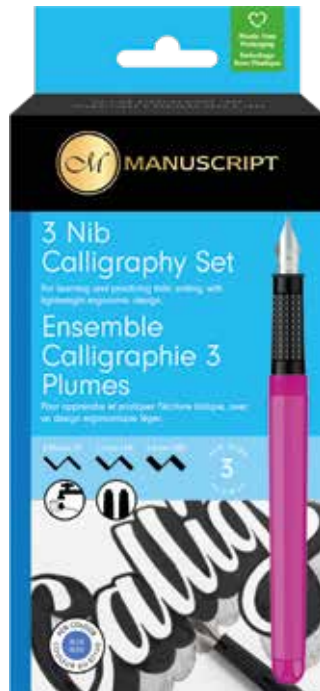

STATIONERY & EDUCATION

CALLIGRAPHY COMPENDIUM SET

Manuscript's Calligraphy Compendium Set is the perfect set to help you get started practising calligraphy and lettering. Whether you want to try italic calligraphy or bold lettering, Manuscript's Calligraphy Compendium Set comes fully equipped with all the tools you need as well as a Manuscript keepsake storage tin. This set is ideal for beginners and includes a 20 page Calligraphy Manual with hints and tips for learning cursive, italic and foundational calligraphy.

NEW TIN

MC150
Calligraphy Compendium set

STATIONERY & EDUCATION

CODE	DESCRIPTION	PEN STYLE	STORAGE TIN	NIBS	PACK
MC150	Calligraphy Compendium Set	Dodec	Yes	F/M/B/2B/4B	2

Pen colours may vary from those shown.

MT1922 Dodec Fountain Pen with ergonomic grip section.

MT1942 Classic Fountain Pen with Ink Eraser. Packs contain assorted barrel colours - Pink, Aqua and Blue with a matching coloured cap.

MT1952 3 Nib Calligraphy Set. Fine, Medium, 2B. Sets contain Dodec fountain pen model.