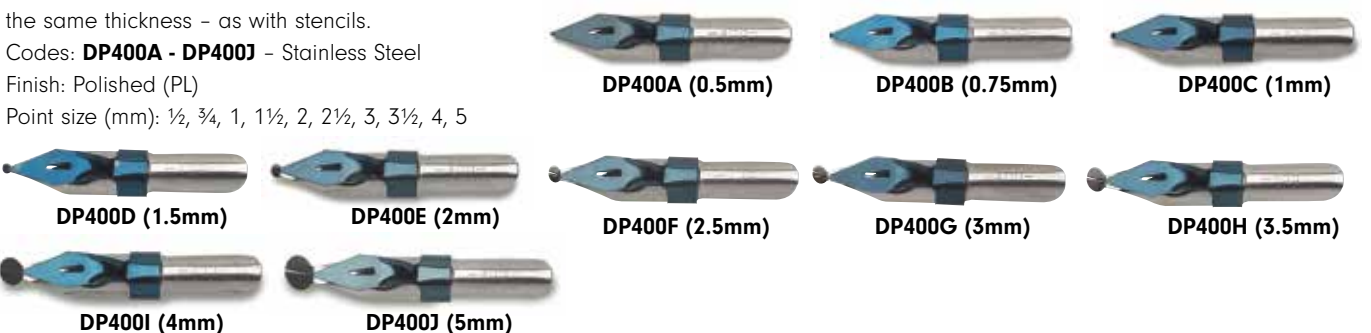

ORNAMENTAL

Suitable for use where all the strokes are the same thickness - as with stencils.

Codes: **DP400A - DP400J** - Stainless Steel

Finish: Polished (PL)

Point size (mm): 1/2, 3/4, 1, 1 1/2, 2, 2 1/2, 3, 3 1/2, 4, 5