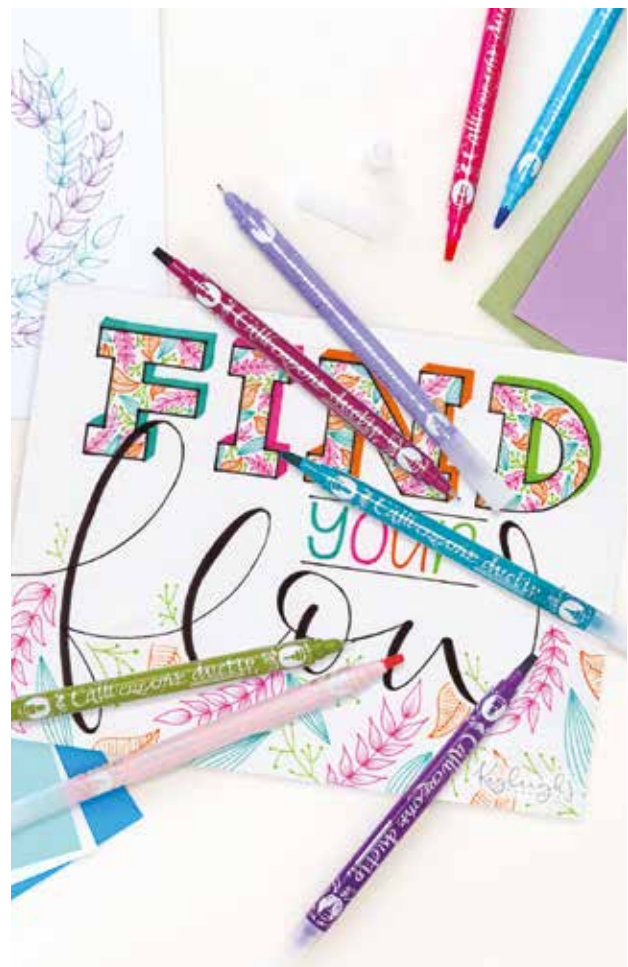

CALLICREATIVE MARKERS

CALLICREATIVE MARKERS

MM66841
PK-5

CRAFT MARKERS

Write and decorate on a wide range of materials with these colourful italic markers! The water based light-fast pigmented ink has outstanding coverage properties on different surfaces from paper, to glass and everything in between. The ink can be washed off non-porous surfaces with water and detergent. Store in a horizontal position.

CALLICREATIVE DUOTIP MARKERS

Fabulous fun, colourful pens with both chisel tip and fineliner for creative lettering, writing & colouring.

MM7001

MM7003

CODE	DESCRIPTION	PACK
MM7001	Duotips box of 10	10
MM7003	Duotips box of 20	10