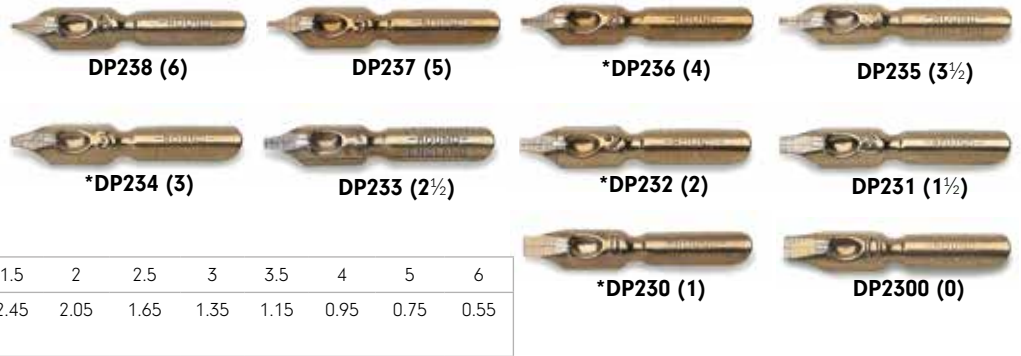

DIP PEN CALLIGRAPHY & INK

ROUND HAND

Traditional calligraphy nibs used for Roman Round Hand, Gothic and Uncial writing styles.

Codes: **DP2300, DP230 - DP238**

Finish: Bronze (BR)

* Asterisk denotes left hand nibs available - to order add "L" after code.