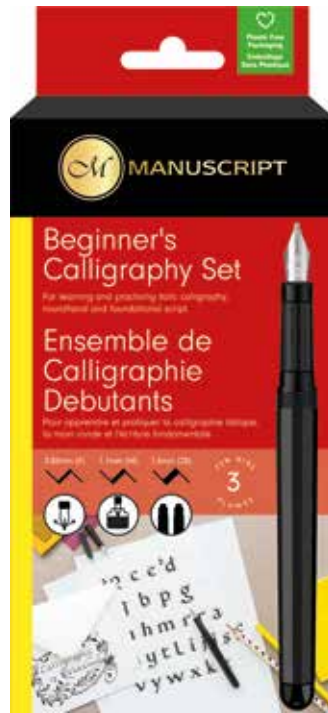

MC144

CODE	DESCRIPTION	PEN STYLE	STORAGE TIN	NIBS	PACK
MC161	Masterclass Calligraphy Kit	Classic	No	M/B/2B/4B	5
MC161L	Masterclass Calligraphy Kit (left hand version)	Classic	No	M/B/2B/4B	5
MC144	Calligraphy Starter Kit	Dodec	No	F/M/B/2B	5
MC144L	Calligraphy Starter Kit (left hand version)	Dodec	No	F/M/B/2B	5

Nib sizes may vary.

FOUNTAIN PEN CALLIGRAPHY

MC1156

Featuring six premium Manuscript gilt nibs.

MC1236

A best-selling line with popular Manuscript Dodec pen.

MC1186

A five nib set with Manuscript Classic pen.

MC1106

A Classic pen with four nibs including Scroll nib for borders.

Manuscript's best-selling fountain pen and calligraphy sets continue to delight and inspire creatives across the world. From the budding calligrapher to the more advanced - there really is a set for everyone. Manuscript's quality steel nibs are a reliable choice, made in England and manufactured using techniques that have been applied for generations. Choose between Manuscript's much-loved Dodec pen, Classic pen or Scribe as well as a wide array of nib options.