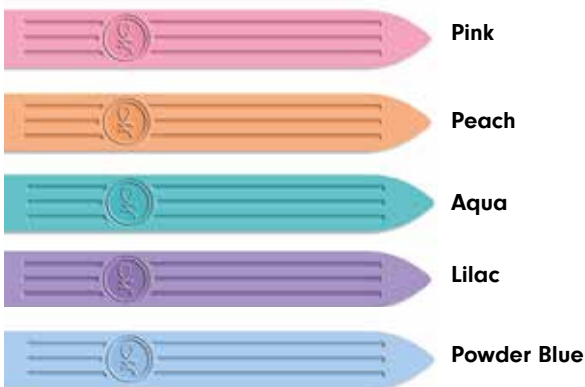

PERSONAL INITIAL SEALS - WOODEN HANDLE

3 COIN SEALING SET

Classic Sealing Series