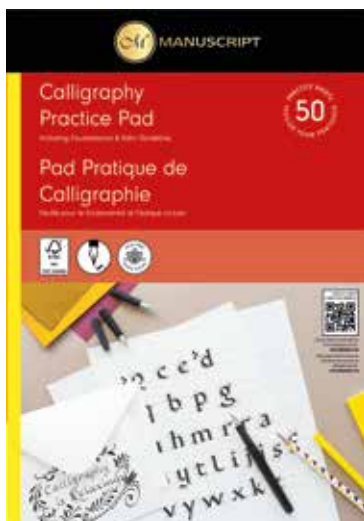

* Asterisk denotes left handed nibs available - to order add an 'L' after the product code.

FOUNTAIN PEN CALLIGRAPHY

Choose from a selection of quality inks and accessories to merchandise with Manuscript's bestselling fountain pen calligraphy sets. You will find ink cartridges, bottled ink, practice pads, calligraphy rule, ink converters and of course our renowned Calligraphy Manual.

FOUNTAIN PEN CALLIGRAPHY

PRACTICE PADS

MC303

MC302

CALLIGRAPHY RULE
MC361B

CALLIGRAPHY MANUAL

Our Calligraphy Manual aims to guide you through all of the fundamentals of calligraphy, including;

- Guidance on all the tools you need to practise the craft
- How to angle your pen
- How to join letters
- Common errors and how to avoid them
- Guidelines to trace and practise each script
- Fun and creative projects included
- The booklet features convenient throw out sheets to enable you to follow the tutorial from start to end all on the same page, so that your concentration is not broken.