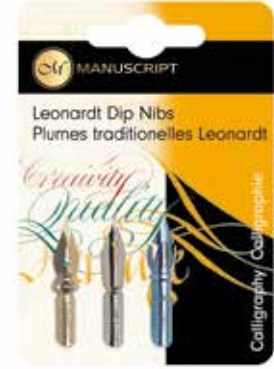

MDP3C
Copperplate